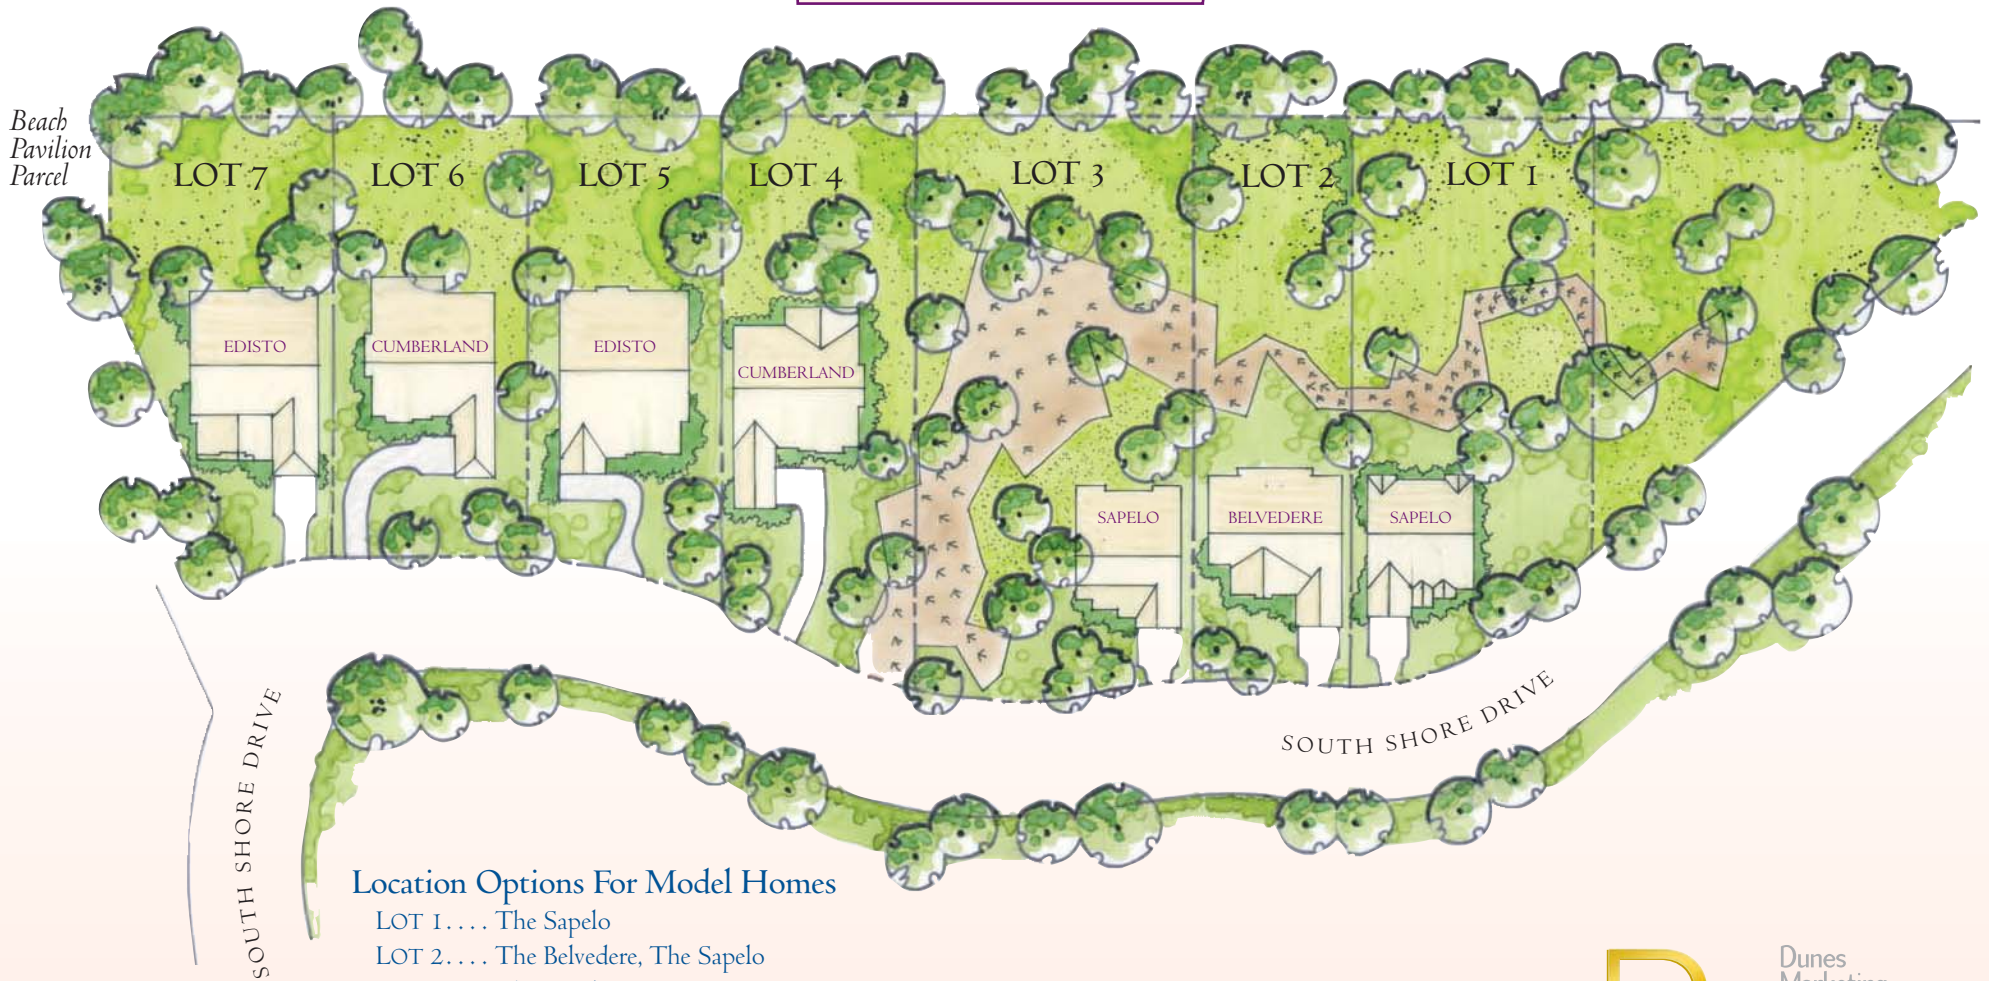

Harden-Tuten Lifestyle Homes at South Shore in Leamington

SITE PLAN

Location Options For Model Homes

- LOT 1... The Sapelo
- LOT 2... The Belvedere, The Sapelo
- LOT 3... The Sapelo
- LOT 4-7.. The Edisto, The Cumberland, The Belvedere, The Sapelo