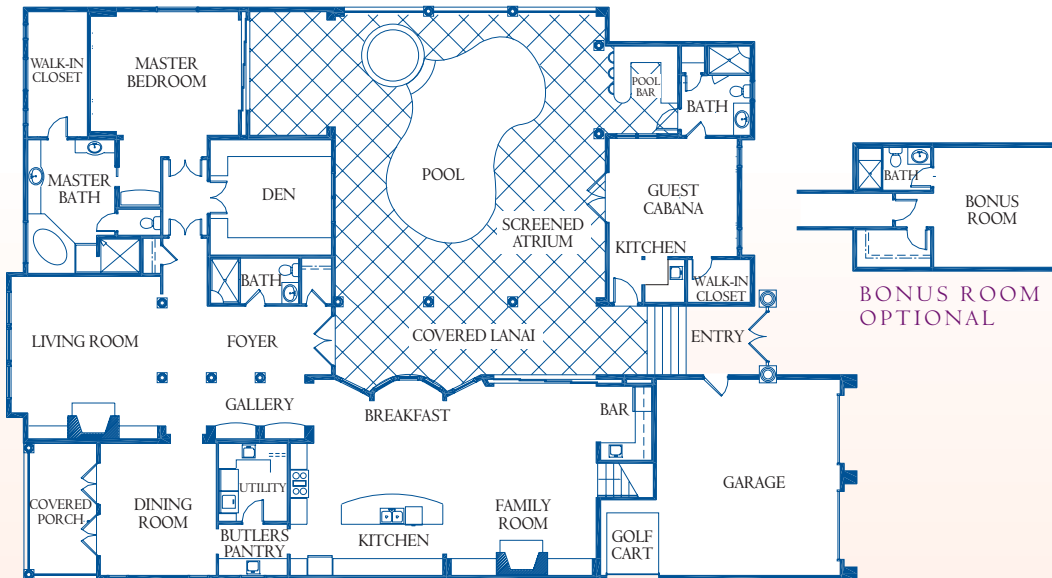

## THE EDISTO

### 1ST FLOOR

All dimensions and calculations are approximate

<b>FIRST FLOOR</b>
2,991 Heated Sq. Ft.
<b>CABANA</b>
430 Heated Sq. Ft.
<b>BONUS ROOM</b>
390 Heated Sq. Ft.
<b>SCREENED ATRIUM, LOGGIA, LANAI</b>
1,760 Sq. Ft.
<b>3,811 Total Heated Sq. Ft.</b>