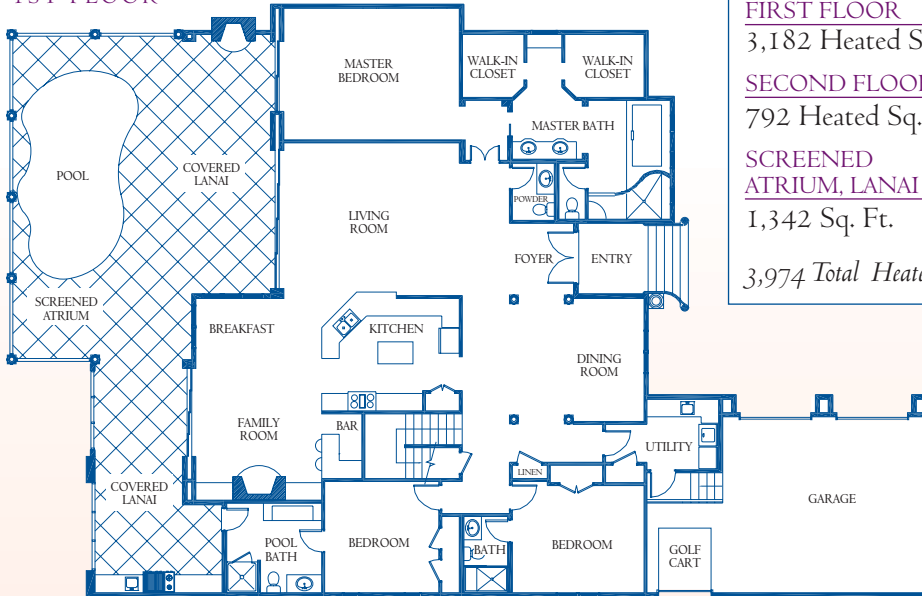

## THE CUMBERLAND

### 1ST FLOOR

**FIRST FLOOR**  
3,182 Heated Sq. Ft.

**SECOND FLOOR**  
792 Heated Sq. Ft.

**SCREENED ATRIUM, LANAI**  
1,342 Sq. Ft.

*3,974 Total Heated Sq. Ft.*

### 2ND FLOOR

All dimensions and calculations are approximate