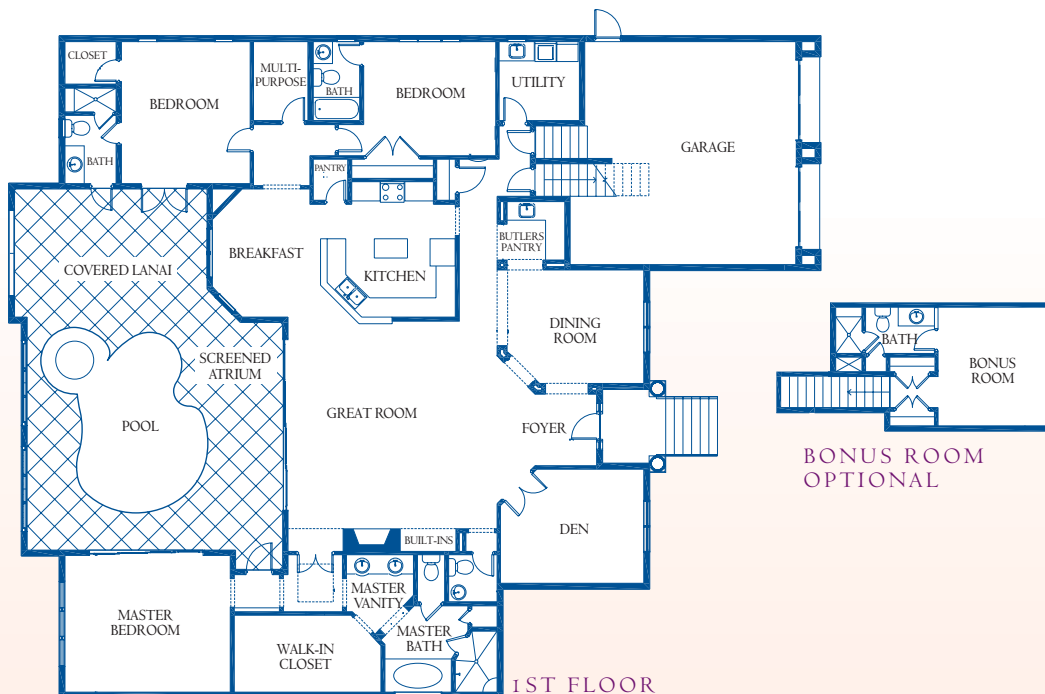

Harden-Tuten Lifestyle Homes at South Shore in Leamington

THE BELVEDERE

FIRST FLOOR
3,109 Heated Sq. Ft.

BONUS ROOM
371 Heated Sq. Ft.

SCREENED ATRIUM, LANAI
924 Sq. Ft.

3,480 Total Heated Sq. Ft.

BONUS ROOM
OPTIONAL

All dimensions and calculations are approximate